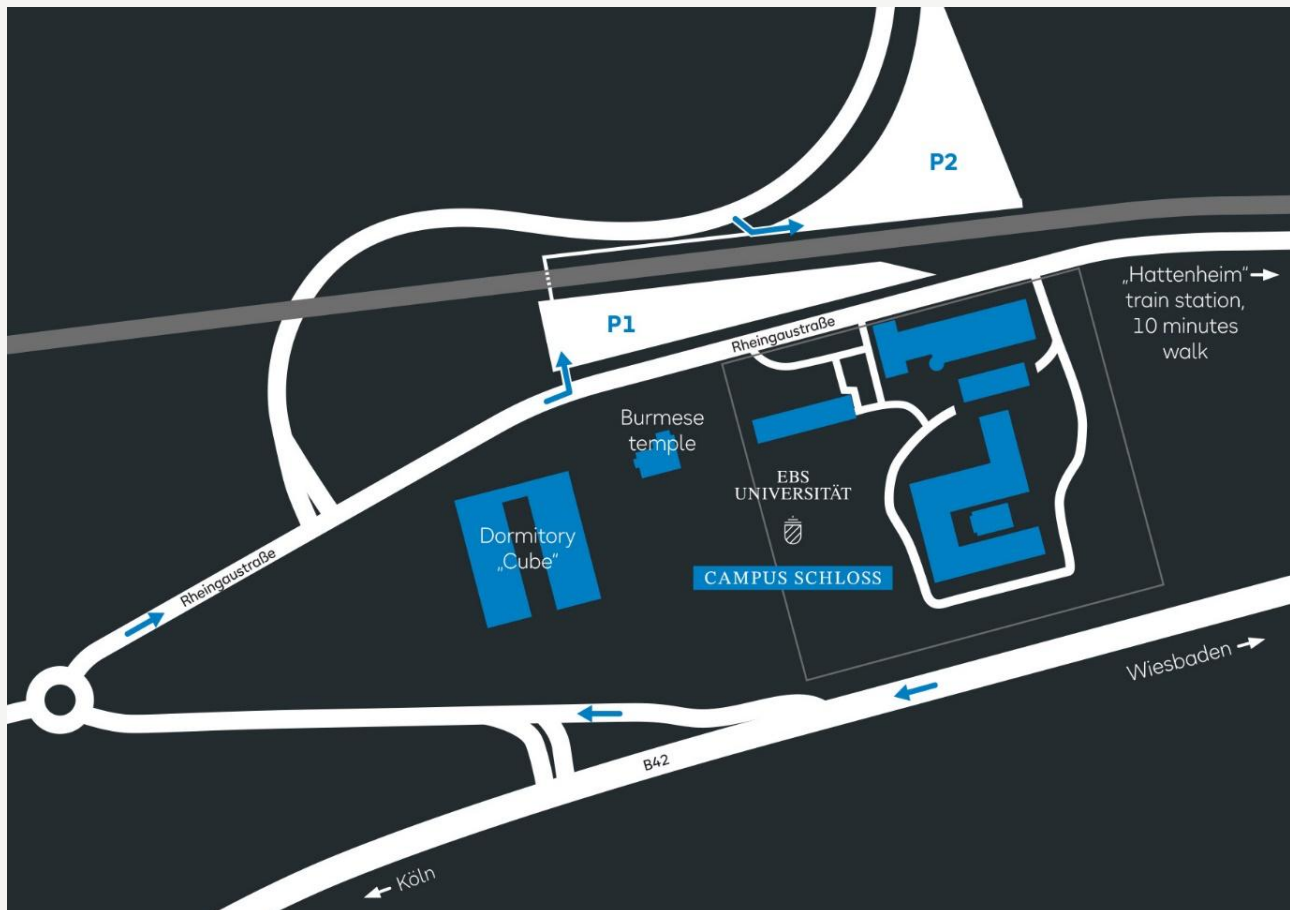

Campus Schloss

Travelling by car

To reach the EBS University Campus Schloss from Wiesbaden, drive as follows:

1. take the A66 motorway towards Rüdeshheim.
2. from Wiesbaden-Frauenstein, continue along the B42 towards Rüdeshheim.
3. take the turn-off 'Hallgarten - Oestrich - EBS Universität', and at the roundabout, take the first exit onto Rheingaustraße.
4. follow Rheingaustraße until you reach the Campus Schloss of EBS University on the right-hand side.

Parking for guests, staff and students is available outside the campus - P1 in front of the railway line and P2 on the other side of the railway line. The campus itself is car-free and is only accessible for deliveries.

The entrance to car park P1 is on the left-hand side of Rheingaustraße. To get to car park P2, turn left before P1 onto the K634 (towards Hallgarten). The entrance to car park P2 is at the end of the right-hand curve.

Travelling by bus

1. from Wiesbaden, take the number 171 bus towards Rüdesheim.
2. alight at the bus stop 'Oestrich-Winkel-Oestrich EBS
3. from the bus stop, walk towards the roundabout and follow Rheingaustraße.
1. After approx. 750 meters on foot, you will find Campus Schloss on the right-hand side.